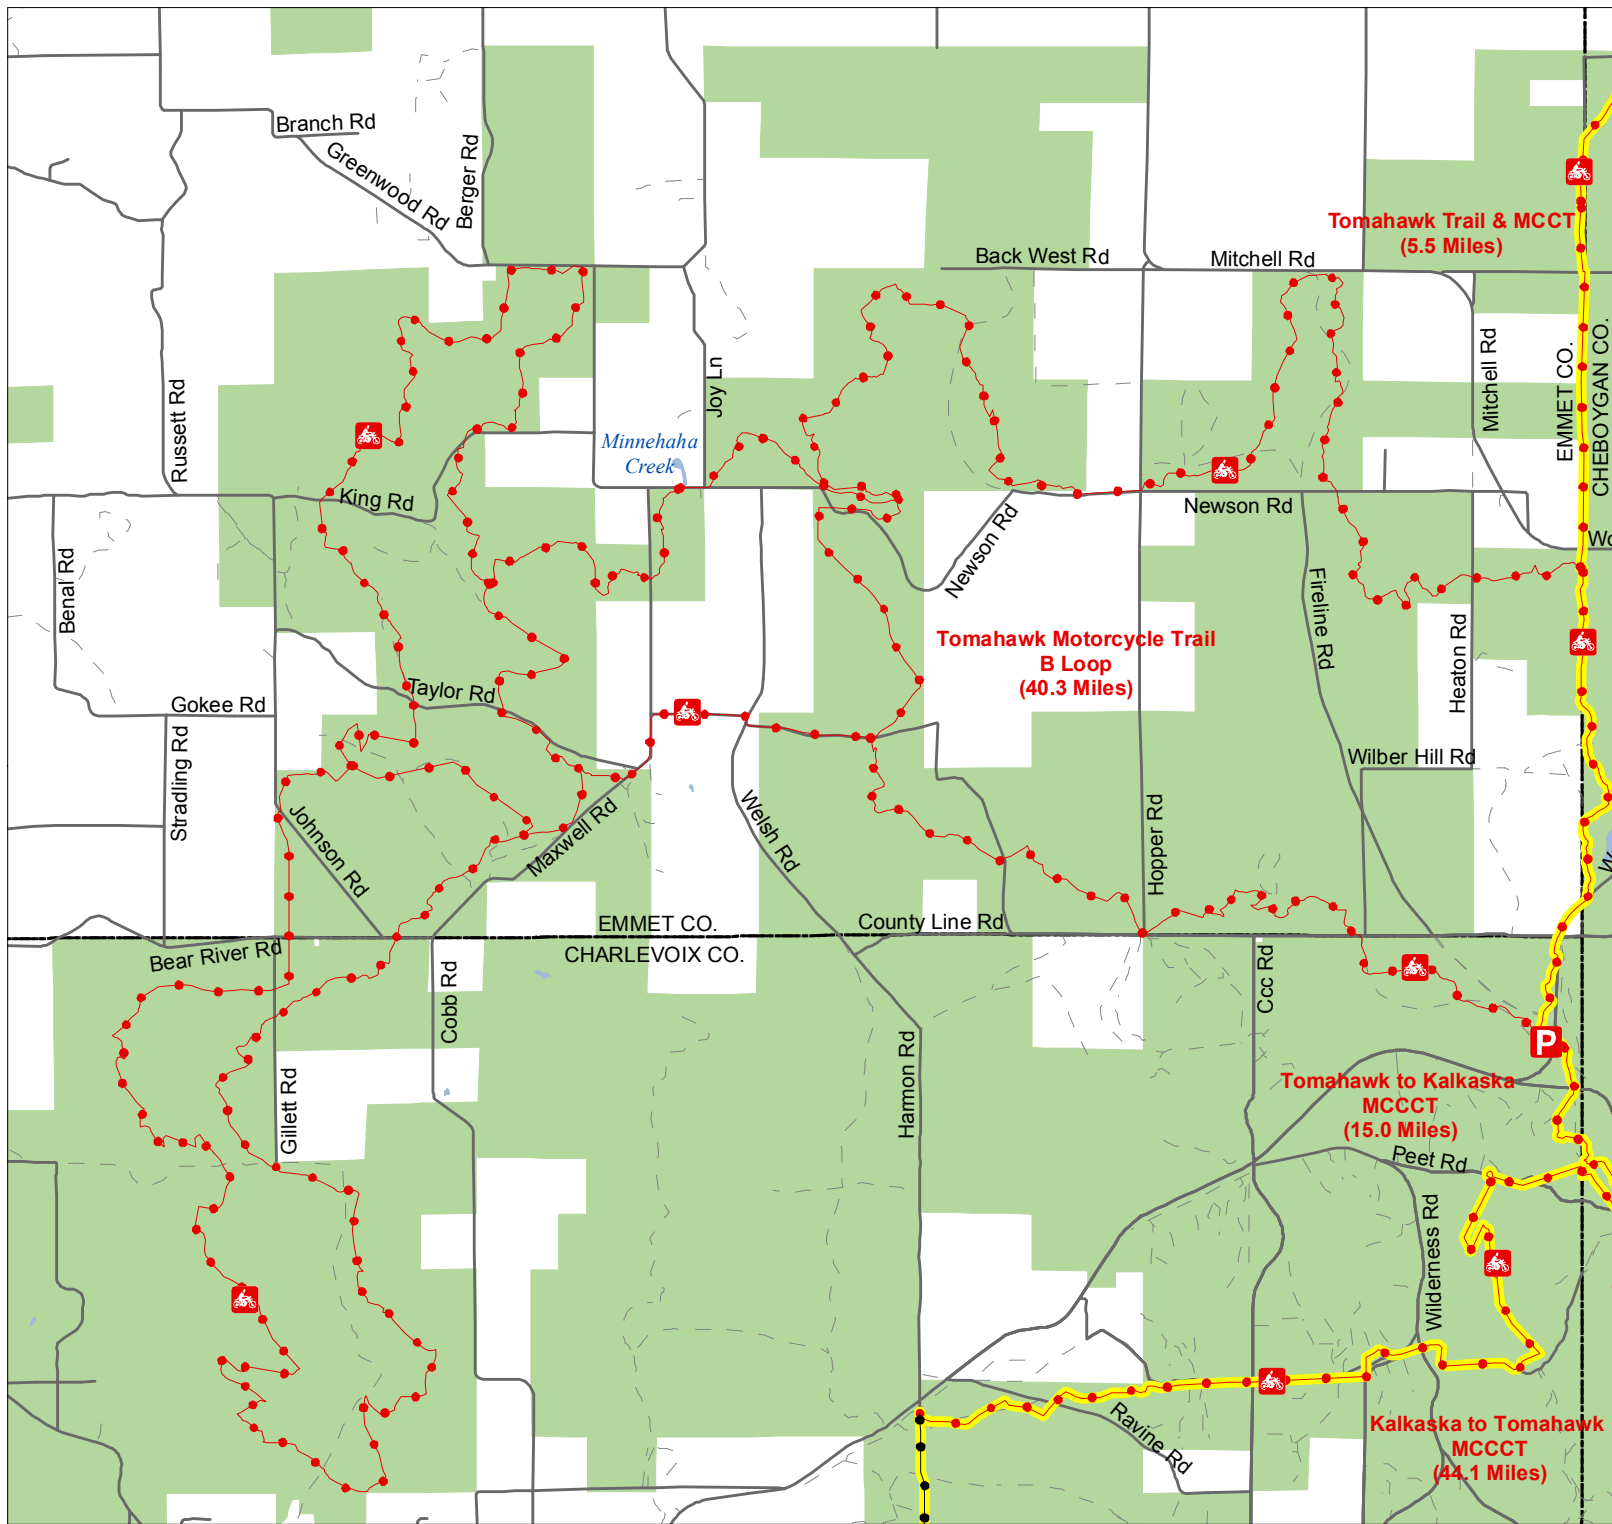

Tomahawk Trail B Loop

Emmet & Charlevoix Counties, Michigan

- ATV Trail – ORV's less than 50" in width including off-road motorcycles. (DNR license (ORV sticker) required)
- Motorcycle Trail – Motorcycles only. (DNR license (ORV sticker) required)
- Motorcycle Trail – Motorcycles only. (Secretary of State license required)
- Michigan Cross Country Cycle Trail (MCCCT)

Advisory: Trails and Routes have two-way traffic.

Disclaimer: Trails shown on this map are an approximate representation of the trail system at the time of publication and may not reflect current ground conditions. **STAY ON SIGNED TRAILS ONLY!**

- Trailhead Parking
- Highway
- Paved or Gravel Road
- Poor Dirt Road
- Lakes and Rivers
- State Land
- County Boundaries